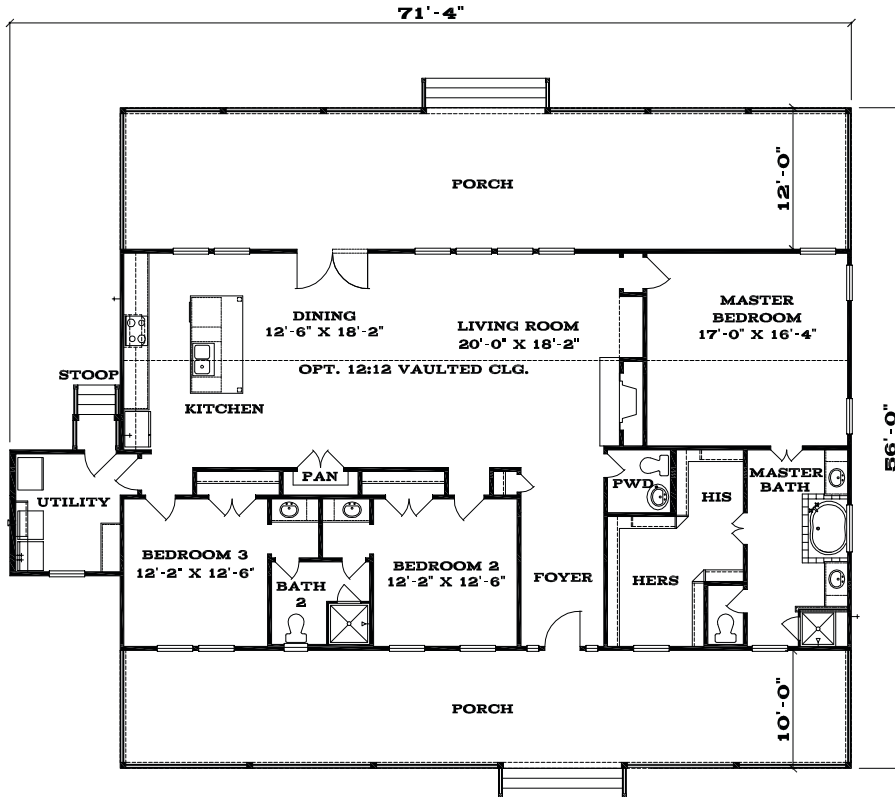

## SWEETWATER 3 BED / 2.5 BATH

Indoor Living Square Feet	2207
Outdoor Living Square Feet	1376
Total Living Square Feet	3583

**FLOOR PLAN**

**OPT.#0101 KITCHEN**

**OPT.#0446 STUDY  
FROM BEDROOM 2**

Plans, pricing, features and availability are subject to change without notice. Square footage is approximate and may vary per elevation. In an effort to constantly improve our plans, homes started in the future and some recently started homes under construction may have substantial differences from existing Trendmaker homes, including models, that may already be built. © 2011 Texas Casual Cottages By Trendmaker. All rights reserved.

# TEXAS *Casual* COTTAGES

BY TRENDMAKER

**SWEETWATER**  
**3 BED / 2.5 BATH**

Indoor Living Square Feet	2207
Outdoor Living Square Feet	1376
Total Living Square Feet	3583

## SWEETWATER - T910

Plans, pricing, features and availability are subject to change without notice. Square footage is approximate and may vary per elevation. In an effort to constantly improve our plans, homes started in the future and some recently started homes under construction may have substantial differences from existing Trendmaker homes, including models, that may already be built. © 2011 Texas Casual Cottages By Trendmaker. All rights reserved.