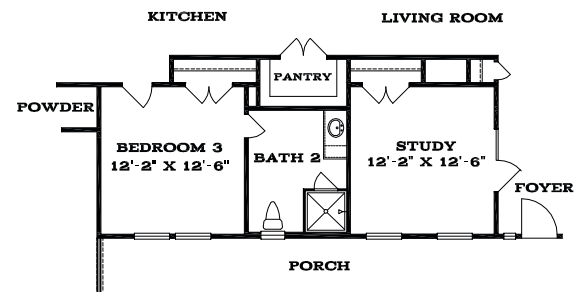

## SWEETWATER 3 BED / 2.5 BATH

Indoor Living Square Feet	2207
Outdoor Living Square Feet	1376
Total Living Square Feet	3583

**FLOOR PLAN**

**OPT.#0101 KITCHEN**

**OPT.#0446 STUDY  
FROM BEDROOM 2**

Plans, pricing, features and availability are subject to change without notice. Square footage is approximate and may vary per elevation. In an effort to constantly improve our plans, homes started in the future and some recently started homes under construction may have substantial differences from existing Trendmaker homes, including models, that may already be built. © 2011 Texas Casual Cottages By Trendmaker. All rights reserved.

# TEXAS *Casual* COTTAGES

BY TRENDMAKER

**SWEETWATER**  
**3 BED / 2.5 BATH**

Indoor Living Square Feet	2207
Outdoor Living Square Feet	1376
Total Living Square Feet	3583

## SWEETWATER - T910

Plans, pricing, features and availability are subject to change without notice. Square footage is approximate and may vary per elevation. In an effort to constantly improve our plans, homes started in the future and some recently started homes under construction may have substantial differences from existing Trendmaker homes, including models, that may already be built. © 2011 Texas Casual Cottages By Trendmaker. All rights reserved.