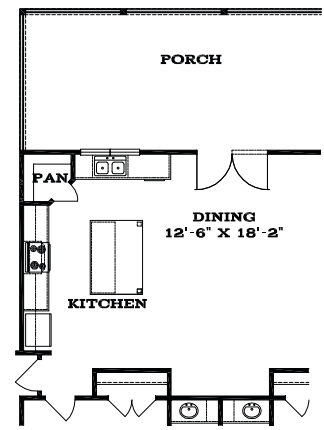

## SWEETWATER 3 BED / 2.5 BATH

Indoor Living Square Feet	2207
Outdoor Living Square Feet	1376
Total Living Square Feet	3583

**FLOOR PLAN**

**OPT.#0101 KITCHEN**

**OPT.#0446 STUDY  
FROM BEDROOM 2**

Plans, pricing, features and availability are subject to change without notice. Square footage is approximate and may vary per elevation. In an effort to constantly improve our plans, homes started in the future and some recently started homes under construction may have substantial differences from existing Trendmaker homes, including models, that may already be built. © 2011 Texas Casual Cottages By Trendmaker. All rights reserved.