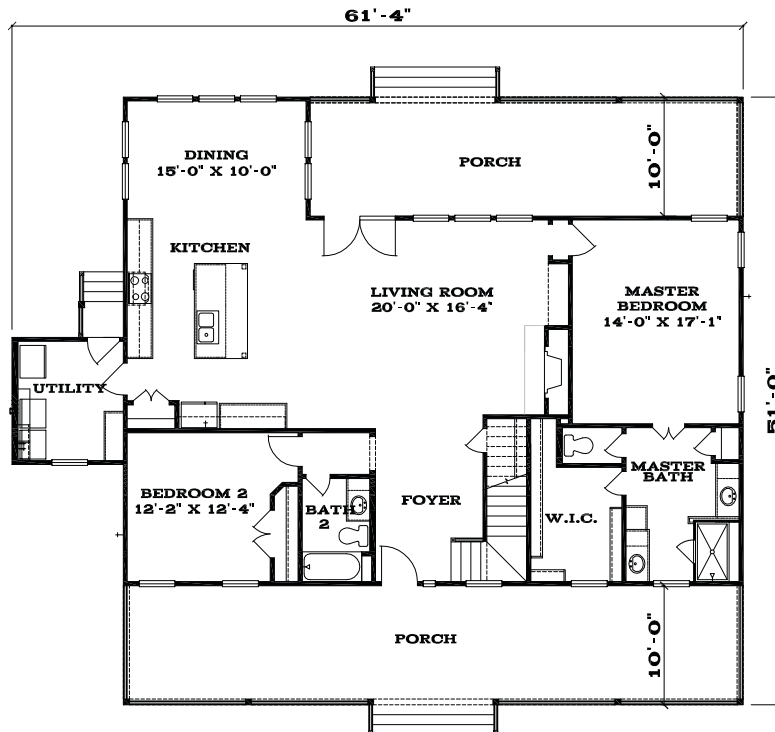

TEXAS *Casual* COTTAGES

BY TRENDMAKER

LUCKENBACH 4 BED / 4 BATH

Indoor Living Square Feet	2972
Outdoor Living Square Feet	1156
Total Living Square Feet	4128

FIRST FLOOR PLAN

Plans, pricing, features and availability are subject to change without notice. Square footage is approximate and may vary per elevation. In an effort to constantly improve our plans, homes started in the future and some recently started homes under construction may have substantial differences from existing Trendmaker homes, including models, that may already be built. © 2011 Texas Casual Cottages By Trendmaker. All rights reserved.

TexasCasualCottages.com

PO Box 168 • Round Top, TX 78954 • 979-278-3015

8-31-2011

TEXAS *Casual* COTTAGES

BY TRENDMAKER

LUCKENBACH
4 BED / 4 BATH

Indoor Living Square Feet	2972
Outdoor Living Square Feet	1156
Total Living Square Feet	4128

LUCKENBACH - T812

Plans, pricing, features and availability are subject to change without notice. Square footage is approximate and may vary per elevation. In an effort to constantly improve our plans, homes started in the future and some recently started homes under construction may have substantial differences from existing Trendmaker homes, including models, that may already be built. © 2011 Texas Casual Cottages By Trendmaker. All rights reserved.