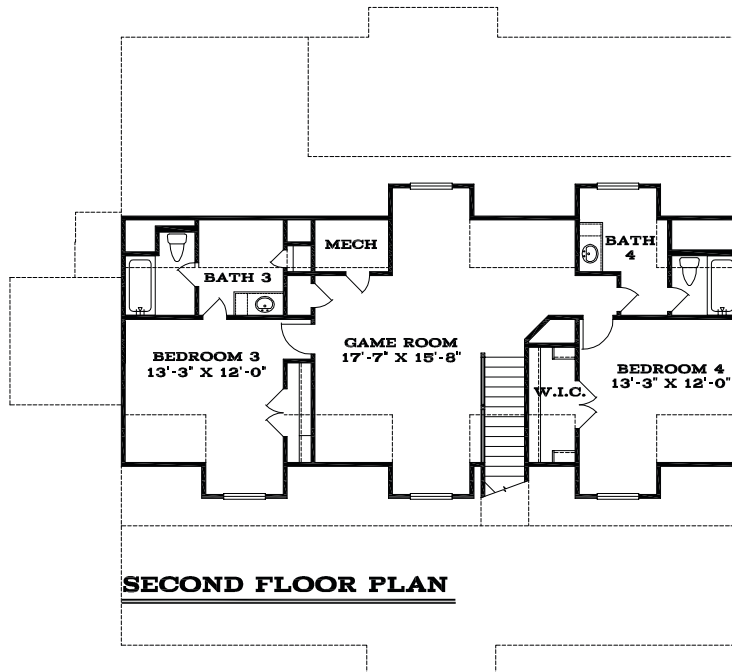

TEXAS *Casual* COTTAGES

BY TRENDMAKER

LUCKENBACH 4 BED / 4 BATH

Indoor Living Square Feet	2972
Outdoor Living Square Feet	1156
Total Living Square Feet	4128

FIRST FLOOR PLAN

Plans, pricing, features and availability are subject to change without notice. Square footage is approximate and may vary per elevation. In an effort to constantly improve our plans, homes started in the future and some recently started homes under construction may have substantial differences from existing Trendmaker homes, including models, that may already be built. © 2011 Texas Casual Cottages By Trendmaker. All rights reserved.

TexasCasualCottages.com

PO Box 168 • Round Top, TX 78954 • 979-278-3015

8-31-2011

TEXAS *Casual* COTTAGES

BY TRENDMAKER

LUCKENBACH
4 BED / 4 BATH

Indoor Living Square Feet	2972
Outdoor Living Square Feet	1156
Total Living Square Feet	4128

LUCKENBACH - T812

Plans, pricing, features and availability are subject to change without notice. Square footage is approximate and may vary per elevation. In an effort to constantly improve our plans, homes started in the future and some recently started homes under construction may have substantial differences from existing Trendmaker homes, including models, that may already be built. © 2011 Texas Casual Cottages By Trendmaker. All rights reserved.