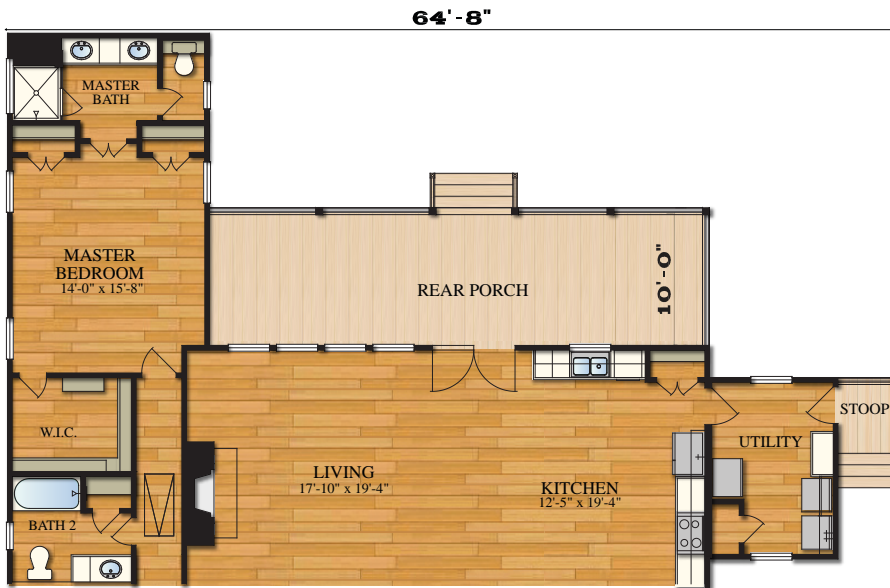

TEXAS *Casual* COTTAGES

BY TRENDMAKER

LAMPASAS
2 BED / 2 BATH

Indoor Living Square Feet	1533
Outdoor Living Square Feet	726
Total Living Square Feet	2259

OPTION

OPT. UTILITY ROOM
& FULL W.I.C. AT MASTER BEDROOM

Plans, pricing, features and availability are subject to change without notice. Square footage is approximate and may vary per elevation. In an effort to constantly improve our plans, homes started in the future and some recently started homes under construction may have substantial differences from existing Trendmaker homes, including models, that may already be built. © 2011 Texas Casual Cottages By Trendmaker. All rights reserved.

TexasCasualCottages.com

PO Box 168 • Round Top, TX 78954 • 979-278-3015

9-2-2011

TEXAS *Casual* COTTAGES

BY TRENDMAKER

LAMPASAS
2 BED / 2 BATH

Indoor Living Square Feet	1533
Outdoor Living Square Feet	726
Total Living Square Feet	2259

LAMPASAS - T512

Plans, pricing, features and availability are subject to change without notice. Square footage is approximate and may vary per elevation. In an effort to constantly improve our plans, homes started in the future and some recently started homes under construction may have substantial differences from existing Trendmaker homes, including models, that may already be built. © 2011 Texas Casual Cottages By Trendmaker. All rights reserved.